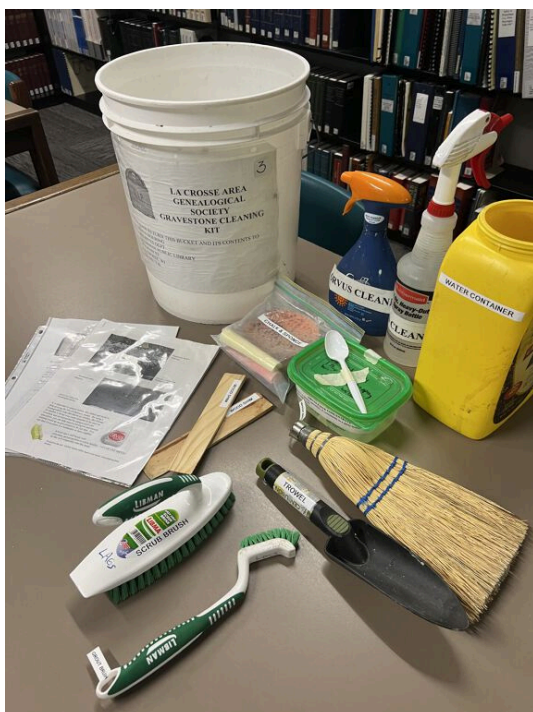

Cemetery Cleaning Kit

Cemetery cleaning kit includes instructions and supplies to clean gravestones.