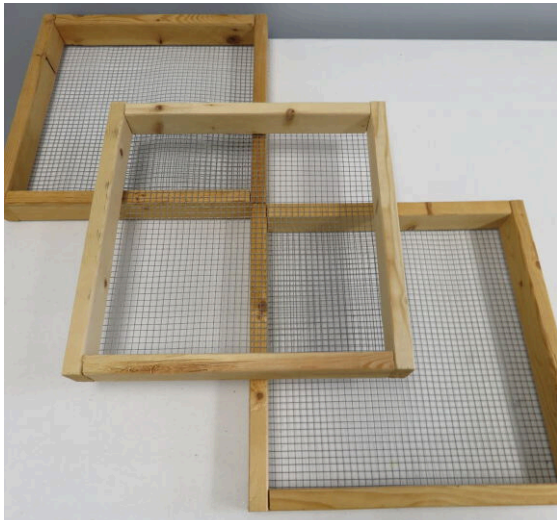

Seed Cleaning

The MM14U hook and loop pad accessory accepts Dremel sand paper and diamond paper. The shape allows for access into corners and edges that are otherwise difficult to reach. Dremel is not included.