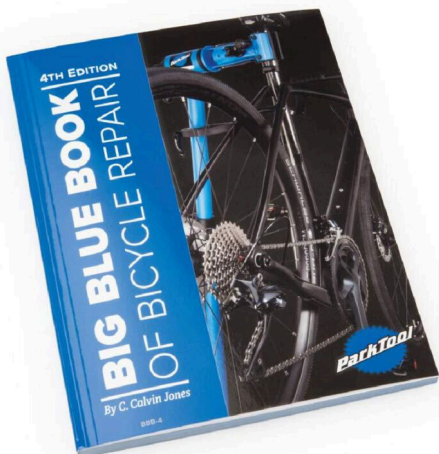

Bicycle Repair Book

4th edition of the Big Blue Book of Bicycle Repair, published in 2019 by Calvin Jones--a bike shop mechanic and USA Olympic/World Champion team mechanic. This book covers everything from minor repairs to complete overhauls of road and off-road bikes.